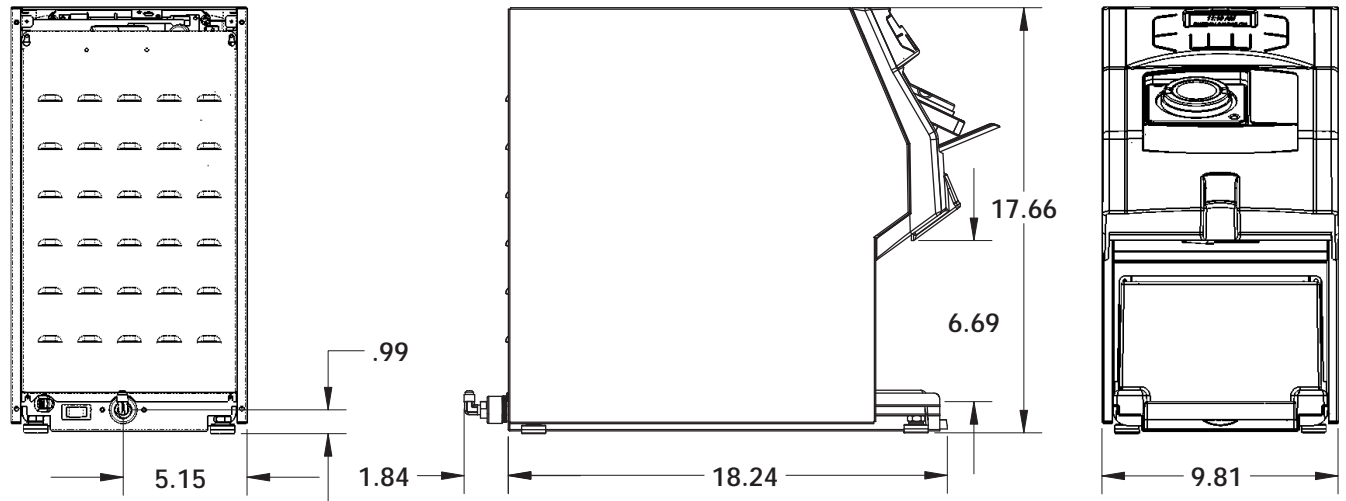

FRESH CUP TOUCH

AUTO EJECT POD BREWING SYSTEM

PLUG AND PLAY OPERATION

Simply connect the Fresh Cup to a water and electrical line and the initial setup routine will fill the tank and then safely turn on the heater.

ENERGY SMART

Choose from three different power modes to conserve energy during periods of non use: power on, power save and power down.

CUSTOM BRANDING

Grab that attention! Custom brand your Fresh Cup front with your logo helping you to promote your brand and services.

MODEL	TYPE	Part #	WIDTH	DEPTH	HEIGHT	VOLTS	WATTS	AMPS	WEIGHT
FKP-4Touch	UNIVERSAL POD	782150	9.81"	18.24"	17.66"	120 VOLT	1700W	14.2A	33 LBS
						Canadian Electrical 120 VOLT	1400W	11.6