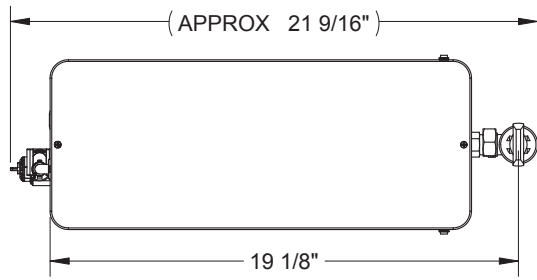

FRONT LOAD SERIES TEA/COFFEE

PLUG AND PLAY OPERATION

Simply connect the front loader to a 1/4" flare water connection.

CUSTOM BRANDING

Front load series can be custom branded with your image helping you to promote your brand and services.

HEIGHT	WIDTH	DEPTH	VOLTS	WATTS	AMPS	WEIGHT
17.6875"	6.9375"	21.5625"	NA	NA	NA	26 lbs

706630	Front Load	Tea, Front Load 1, Faucet
706660	Front Load	Coffee, Front Load, 1 Faucet
706631	Front Load	Tea, Front Load, 2 Faucet
706632	Front Load	Tea, Front Load, 2 Faucet with Shelf
706661	Front Load	Coffee, Front Load, 2 Faucet
706662	Front Load	Coffee, Front Load, 2 Faucet with Shelf

1 Faucet: Accommodates one 3-Gal BIB
2 Faucet: Accommodates two 1/2 Gal BIBs