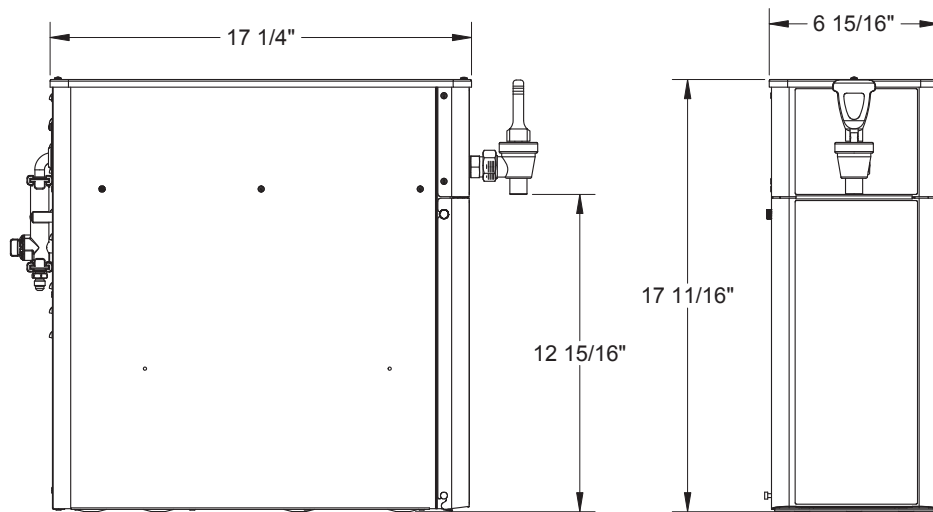

FRONT LOAD SERIES TEA/COFFEE

PLUG AND PLAY OPERATION

Simply connect the front loader to a 1/4" flare water connection.

CUSTOM BRANDING

Front load series can be custom branded with your image helping you to promote your brand and services.

HEIGHT	WIDTH	DEPTH	VOLTS	WATTS	AMPS	WEIGHT
17.6875"	6.9375"	21.5625"	NA	NA	NA	26 lbs

706630	Front Load	Tea, Front Load 1, Faucet
706660	Front Load	Coffee, Front Load, 1 Faucet
706631	Front Load	Tea, Front Load, 2 Faucet
706632	Front Load	Tea, Front Load, 2 Faucet with Shelf
706661	Front Load	Coffee, Front Load, 2 Faucet
706662	Front Load	Coffee, Front Load, 2 Faucet with Shelf

1 Faucet: Accommodates one 3-Gal BIB
2 Faucet: Accommodates two 1/2 Gal BIBs