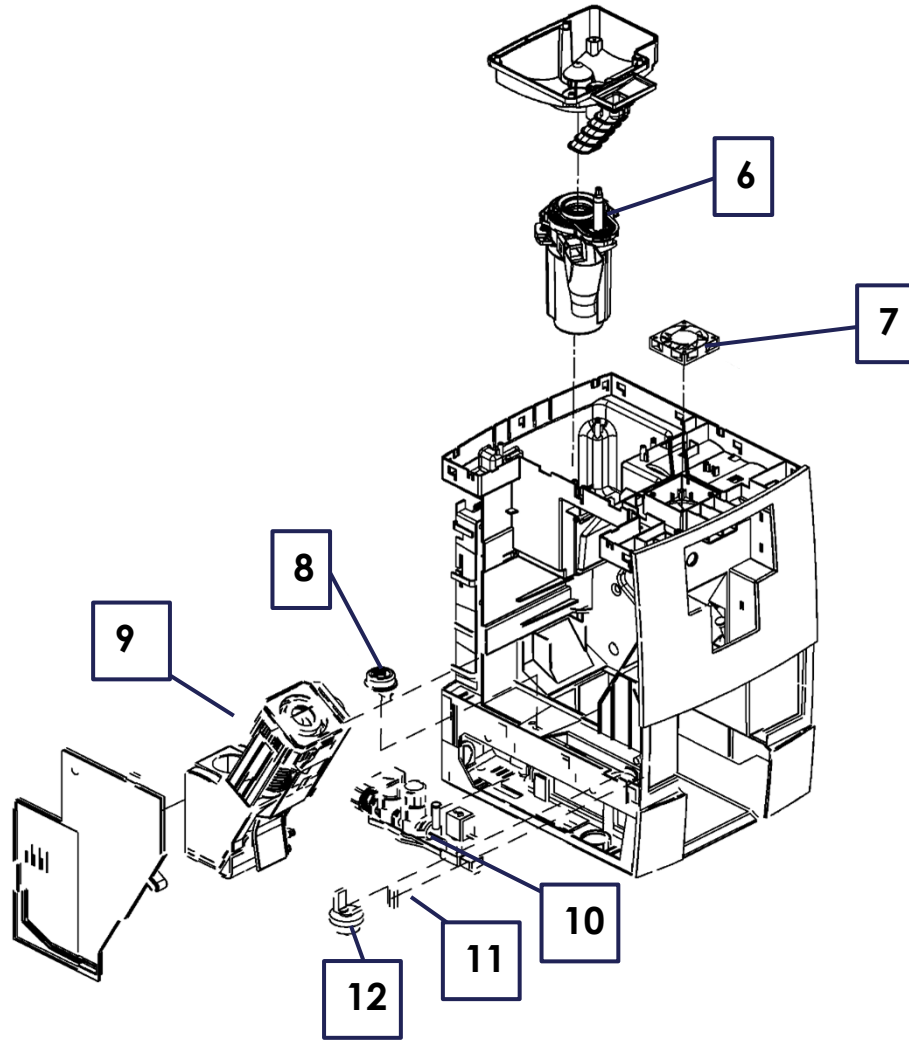

# CAFÉ ESPRESSO 2.0 PARTS LIST

NEWCO ENTERPRISES INC,  
3650 NEW TOWN BLVD SAINT CHARLES, MO 63301  
1-800-325-7867

**BODY**

1	153348	COFFEE BEAN HOPPER COVER	1 EA
2	153347	COFFEE BEAN HOPPER	1 EA
3	153391	WATER TANK	1 EA
4	152885	WATER LEVEL DETECTION	1 EA
5	152895	FRONT PANEL	1 EA

## MAJOR COMPONENTS- LEFT SIDE

6	152891	BEAN GRINDER GROUP	1 EA
7	153344	FAN	1 EA
8	153346	INLET VALVE	1 EA
9	152893	BREW GROUP	1 EA
10	153354	WATER INLET GROUP	1 EA
11	153351	REED SWITCH	1 EA
12	153350	FLOW METER	1 EA

## MAJOR COMPONENTS- RIGHT SIDE

<b>13</b>	152883	CONTROL BOARD	1 EA
<b>14</b>	152882	POWER BOARD	1 EA
<b>15</b>	152894	THERMOBLOCK ASSEMBLY	1 EA
<b>16</b>	153352	TRANSFORMER	1 EA
<b>17</b>	152889	BREW MOTOR GROUP	1 EA
<b>18</b>	153353	STEP MOTOR	1 EA
<b>19</b>	152892	DISPENSE VALVE 3 WAY	1 EA
<b>20</b>	153341	AIR INLET VALVE ASSEMBLY	1 EA
<b>21</b>	153340	3-WAY CONNECTOR	1 EA
<b>22</b>	153339	SWITCH VALVE CONNECTOR	1 EA
<b>23</b>	152890	SWITCH VALVE ASSEMBLY	1 EA