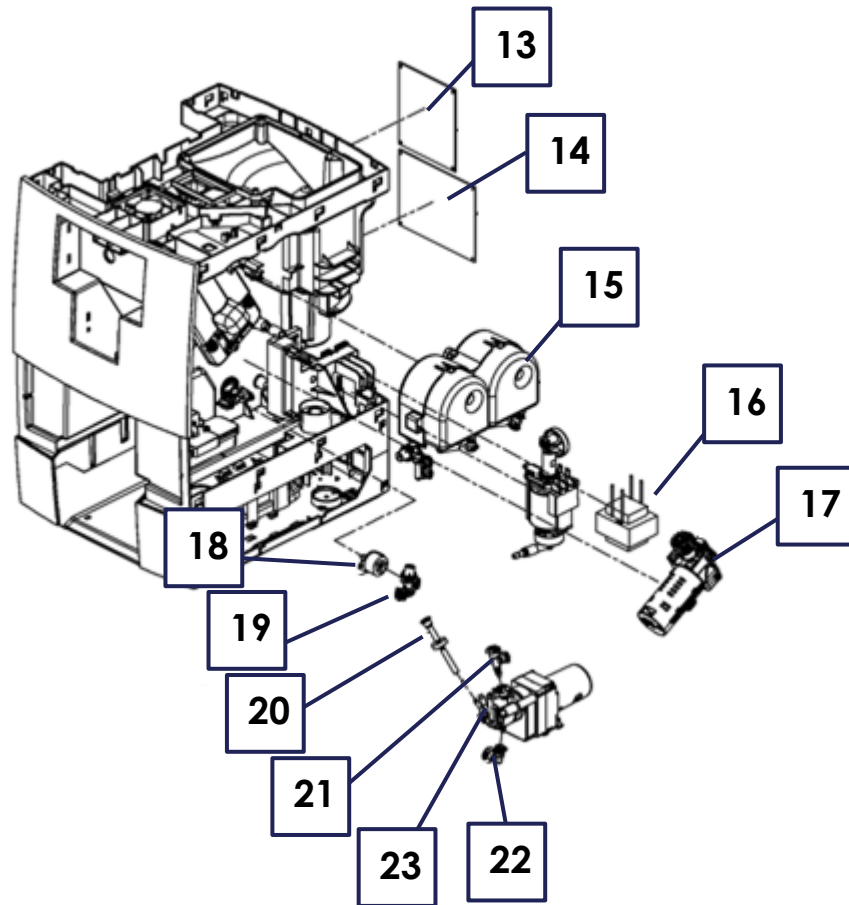

# CAFÉ ESPRESSO 2.0 PARTS LIST

NEWCO ENTERPRISES INC,  
3650 NEW TOWN BLVD SAINT CHARLES, MO 63301  
1-800-325-7867

**BODY**

1	153348	COFFEE BEAN HOPPER COVER	1 EA
2	153347	COFFEE BEAN HOPPER	1 EA
3	153391	WATER TANK	1 EA
4	152885	WATER LEVEL DETECTION	1 EA
5	152895	FRONT PANEL	1 EA

## MAJOR COMPONENTS- LEFT SIDE

6	152891	BEAN GRINDER GROUP	1 EA
7	153344	FAN	1 EA
8	153346	INLET VALVE	1 EA
9	152893	BREW GROUP	1 EA
10	153354	WATER INLET GROUP	1 EA
11	153351	REED SWITCH	1 EA
12	153350	FLOW METER	1 EA

## MAJOR COMPONENTS- RIGHT SIDE

<b>13</b>	152883	CONTROL BOARD	1 EA
<b>14</b>	152882	POWER BOARD	1 EA
<b>15</b>	152894	THERMOBLOCK ASSEMBLY	1 EA
<b>16</b>	153352	TRANSFORMER	1 EA
<b>17</b>	152889	BREW MOTOR GROUP	1 EA
<b>18</b>	153353	STEP MOTOR	1 EA
<b>19</b>	152892	DISPENSE VALVE 3 WAY	1 EA
<b>20</b>	153341	AIR INLET VALVE ASSEMBLY	1 EA
<b>21</b>	153340	3-WAY CONNECTOR	1 EA
<b>22</b>	153339	SWITCH VALVE CONNECTOR	1 EA
<b>23</b>	152890	SWITCH VALVE ASSEMBLY	1 EA