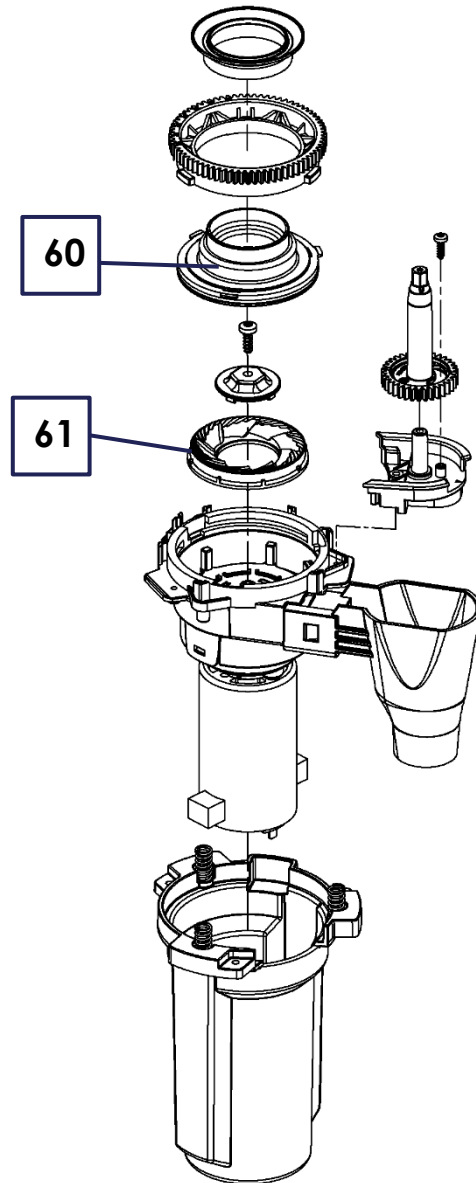

BURR GRINDER

60	152887	UPPER GRINDER BURR ASSEMBLY	1 EA
61	152876	GRINDER BURR	1 EA