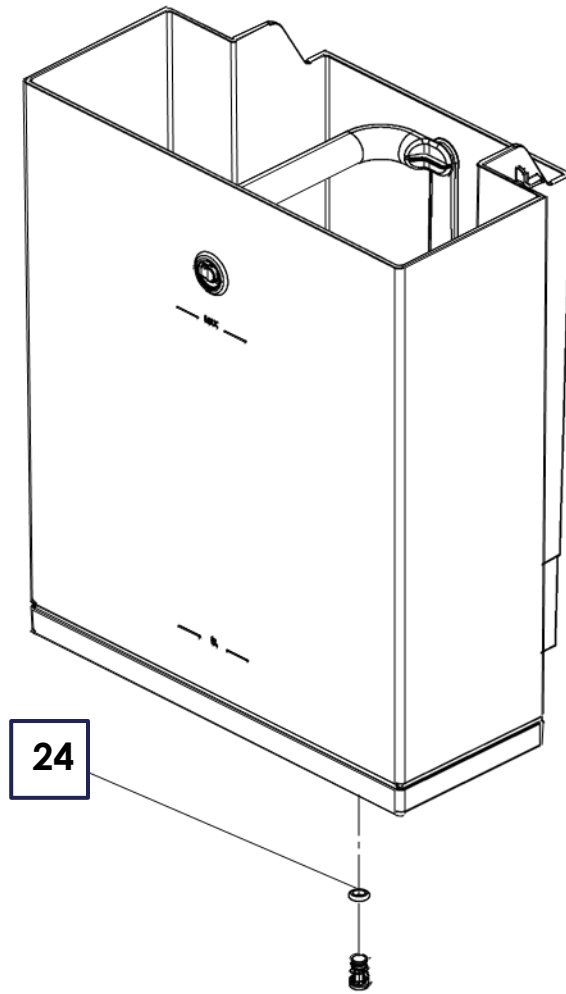

# CAFÉ ESPRESSO 2.0 PARTS LIST

NEWCO ENTERPRISES INC,  
3650 NEW TOWN BLVD SAINT CHARLES, MO 63301  
1-800-325-7867

**BODY**

1	153348	COFFEE BEAN HOPPER COVER	1 EA
2	153347	COFFEE BEAN HOPPER	1 EA
3	153391	WATER TANK	1 EA
4	152885	WATER LEVEL DETECTION	1 EA
5	152895	FRONT PANEL	1 EA

## MAJOR COMPONENTS- LEFT SIDE

6	152891	BEAN GRINDER GROUP	1 EA
7	153344	FAN	1 EA
8	153346	INLET VALVE	1 EA
9	152893	BREW GROUP	1 EA
10	153354	WATER INLET GROUP	1 EA
11	153351	REED SWITCH	1 EA
12	153350	FLOW METER	1 EA

## MAJOR COMPONENTS- RIGHT SIDE

<b>13</b>	152883	CONTROL BOARD	1 EA
<b>14</b>	152882	POWER BOARD	1 EA
<b>15</b>	152894	THERMOBLOCK ASSEMBLY	1 EA
<b>16</b>	153352	TRANSFORMER	1 EA
<b>17</b>	152889	BREW MOTOR GROUP	1 EA
<b>18</b>	153353	STEP MOTOR	1 EA
<b>19</b>	152892	DISPENSE VALVE 3 WAY	1 EA
<b>20</b>	153341	AIR INLET VALVE ASSEMBLY	1 EA
<b>21</b>	153340	3-WAY CONNECTOR	1 EA
<b>22</b>	153339	SWITCH VALVE CONNECTOR	1 EA
<b>23</b>	152890	SWITCH VALVE ASSEMBLY	1 EA