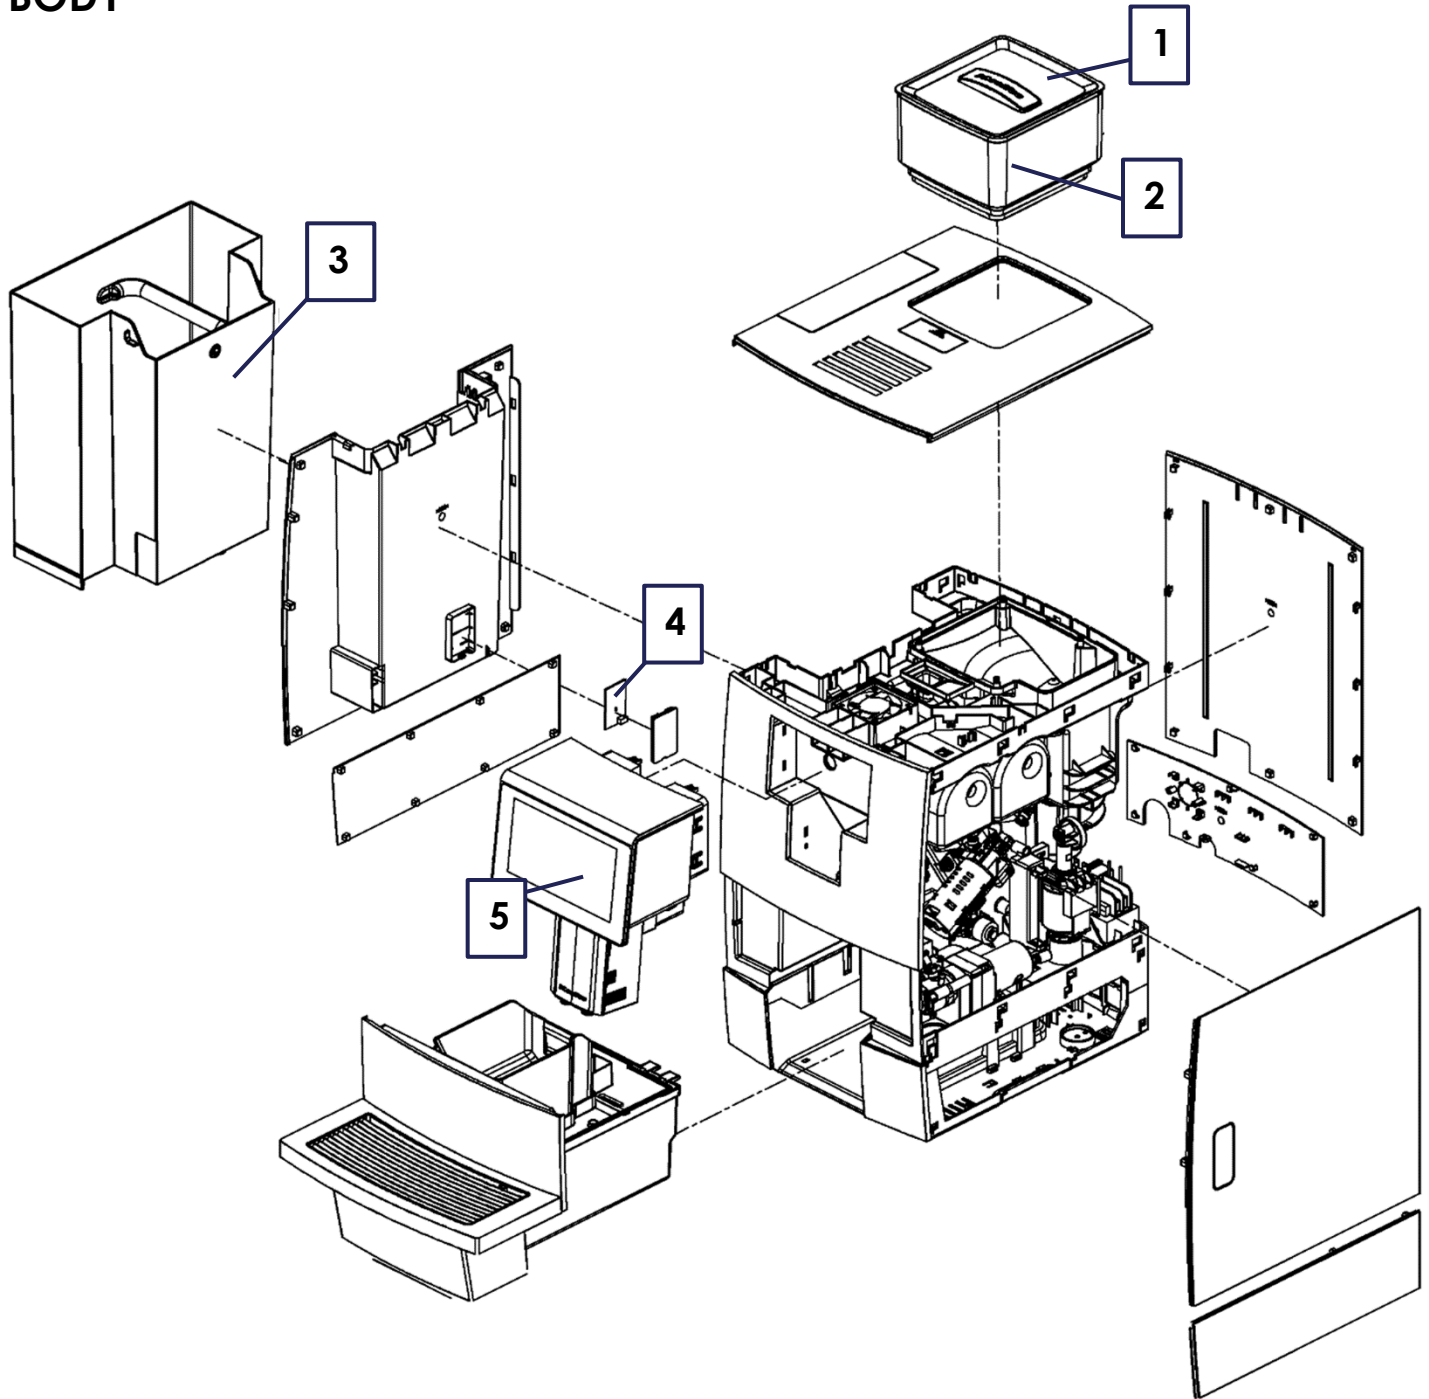

# CAFÉ ESPRESSO 2.0 PARTS LIST

NEWCO ENTERPRISES INC,  
3650 NEW TOWN BLVD SAINT CHARLES, MO 63301  
1-800-325-7867

**BODY**

1	153348	COFFEE BEAN HOPPER COVER	1 EA
2	153347	COFFEE BEAN HOPPER	1 EA
3	153391	WATER TANK	1 EA
4	152885	WATER LEVEL DETECTION	1 EA
5	152895	FRONT PANEL	1 EA

## MAJOR COMPONENTS- LEFT SIDE

6	152891	BEAN GRINDER GROUP	1 EA
7	153344	FAN	1 EA
8	153346	INLET VALVE	1 EA
9	152893	BREW GROUP	1 EA
10	153354	WATER INLET GROUP	1 EA
11	153351	REED SWITCH	1 EA
12	153350	FLOW METER	1 EA

## MAJOR COMPONENTS- RIGHT SIDE

<b>13</b>	152883	CONTROL BOARD	1 EA
<b>14</b>	152882	POWER BOARD	1 EA
<b>15</b>	152894	THERMOBLOCK ASSEMBLY	1 EA
<b>16</b>	153352	TRANSFORMER	1 EA
<b>17</b>	152889	BREW MOTOR GROUP	1 EA
<b>18</b>	153353	STEP MOTOR	1 EA
<b>19</b>	152892	DISPENSE VALVE 3 WAY	1 EA
<b>20</b>	153341	AIR INLET VALVE ASSEMBLY	1 EA
<b>21</b>	153340	3-WAY CONNECTOR	1 EA
<b>22</b>	153339	SWITCH VALVE CONNECTOR	1 EA
<b>23</b>	152890	SWITCH VALVE ASSEMBLY	1 EA