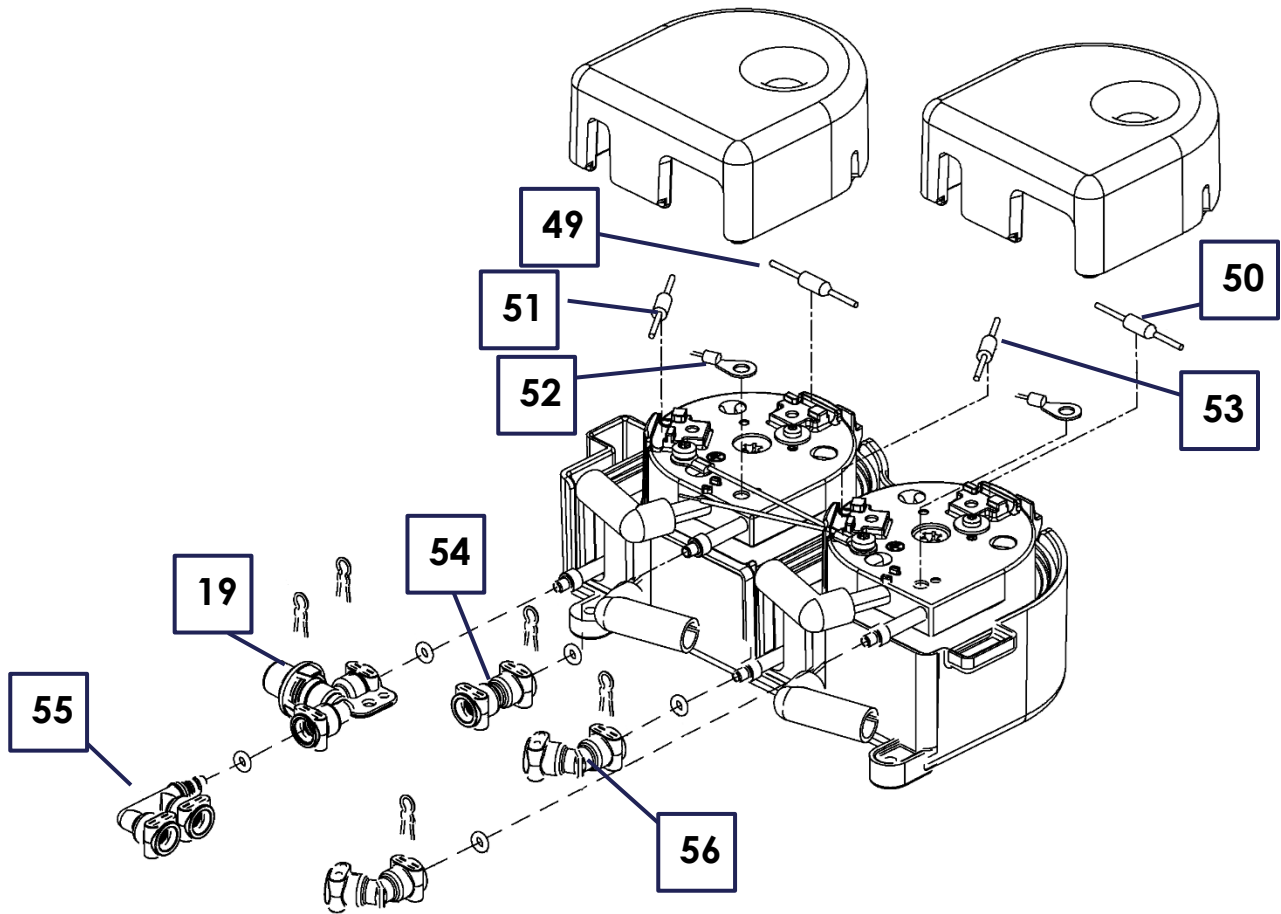

THERMOBLOCK

49	153374	COFFEE FUSED CORD-L	1 EA
50	153377	STEAM FUSED CORD-L	1 EA
51	153375	COFFEE FUSED CORD-N	1 EA
52	153376	TEMPERATURE SENSOR	1 EA
53	153378	STEAM FUSED CORD-N	1 EA
54	153337	STRAIGHT CONNECTOR	1 EA
55	153338	F-TYPE CONNECTOR	1 EA
56	153379	2 WAY 120 DEGREE FITTING	1 EA