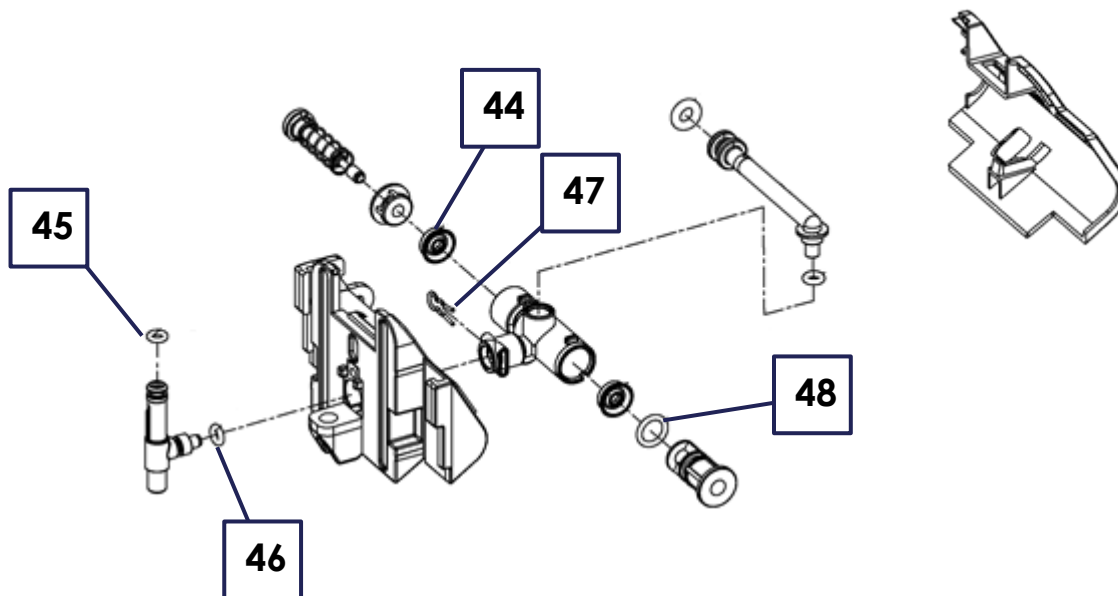

## WASTE BIN AND DRIP TRAY

<b>35</b>	153365	SPENT COFFEE GROUNDS CONTAINER	1 EA
<b>36</b>	153366	SUPPORT	1 EA
<b>37</b>	153367	DRIP TRAY GRILL	1 EA
<b>38</b>	153368	DRIP TRAY	1 EA
<b>39</b>	153369	O-RING	1 EA

# BREW MECHANISM

40	152879	O-RING, 8.5 X 1.8	1 EA
41	152881	O-RING 37.69 X 3.53	1 EA
42	153370	COFFEE FILTER	1 EA
43	153371	PRESSURE RELIEF VALVE	1 EA

**BREWER PRESSURE RELIEF VALVE PN 153371**

<b>44</b>	152877	Y-RING, 12.20 X 3.65	1 EA
<b>45</b>	153372	O-RING	1 EA
<b>46</b>	152878	O-RING, 3.3 X 2.0	1 EA
<b>47</b>	152875	SPRING CLIP	1 EA
<b>48</b>	153373	O-RING	1 EA