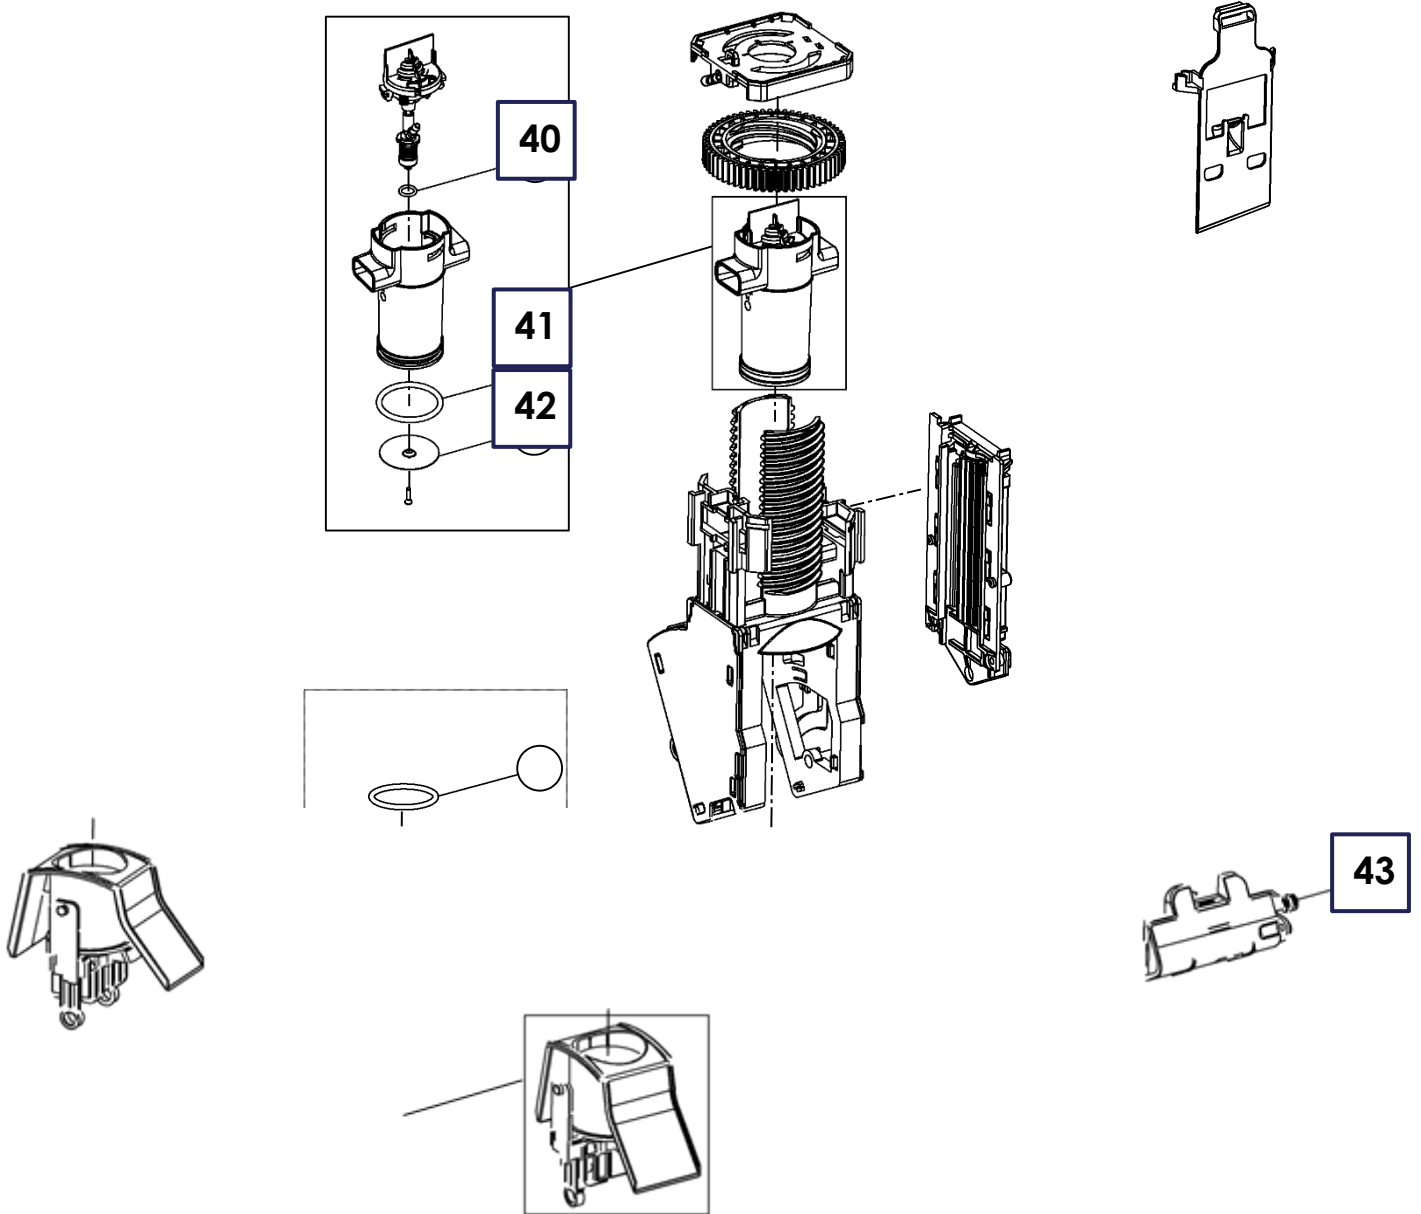

# BREW MECHANISM

40	152879	O-RING, 8.5 X 1.8	1 EA
41	152881	O-RING 37.69 X 3.53	1 EA
42	153370	COFFEE FILTER	1 EA
43	153371	PRESSURE RELIEF VALVE	1 EA

**BREWER PRESSURE RELIEF VALVE PN 153371**

<b>44</b>	152877	Y-RING, 12.20 X 3.65	1 EA
<b>45</b>	153372	O-RING	1 EA
<b>46</b>	152878	O-RING, 3.3 X 2.0	1 EA
<b>47</b>	152875	SPRING CLIP	1 EA
<b>48</b>	153373	O-RING	1 EA