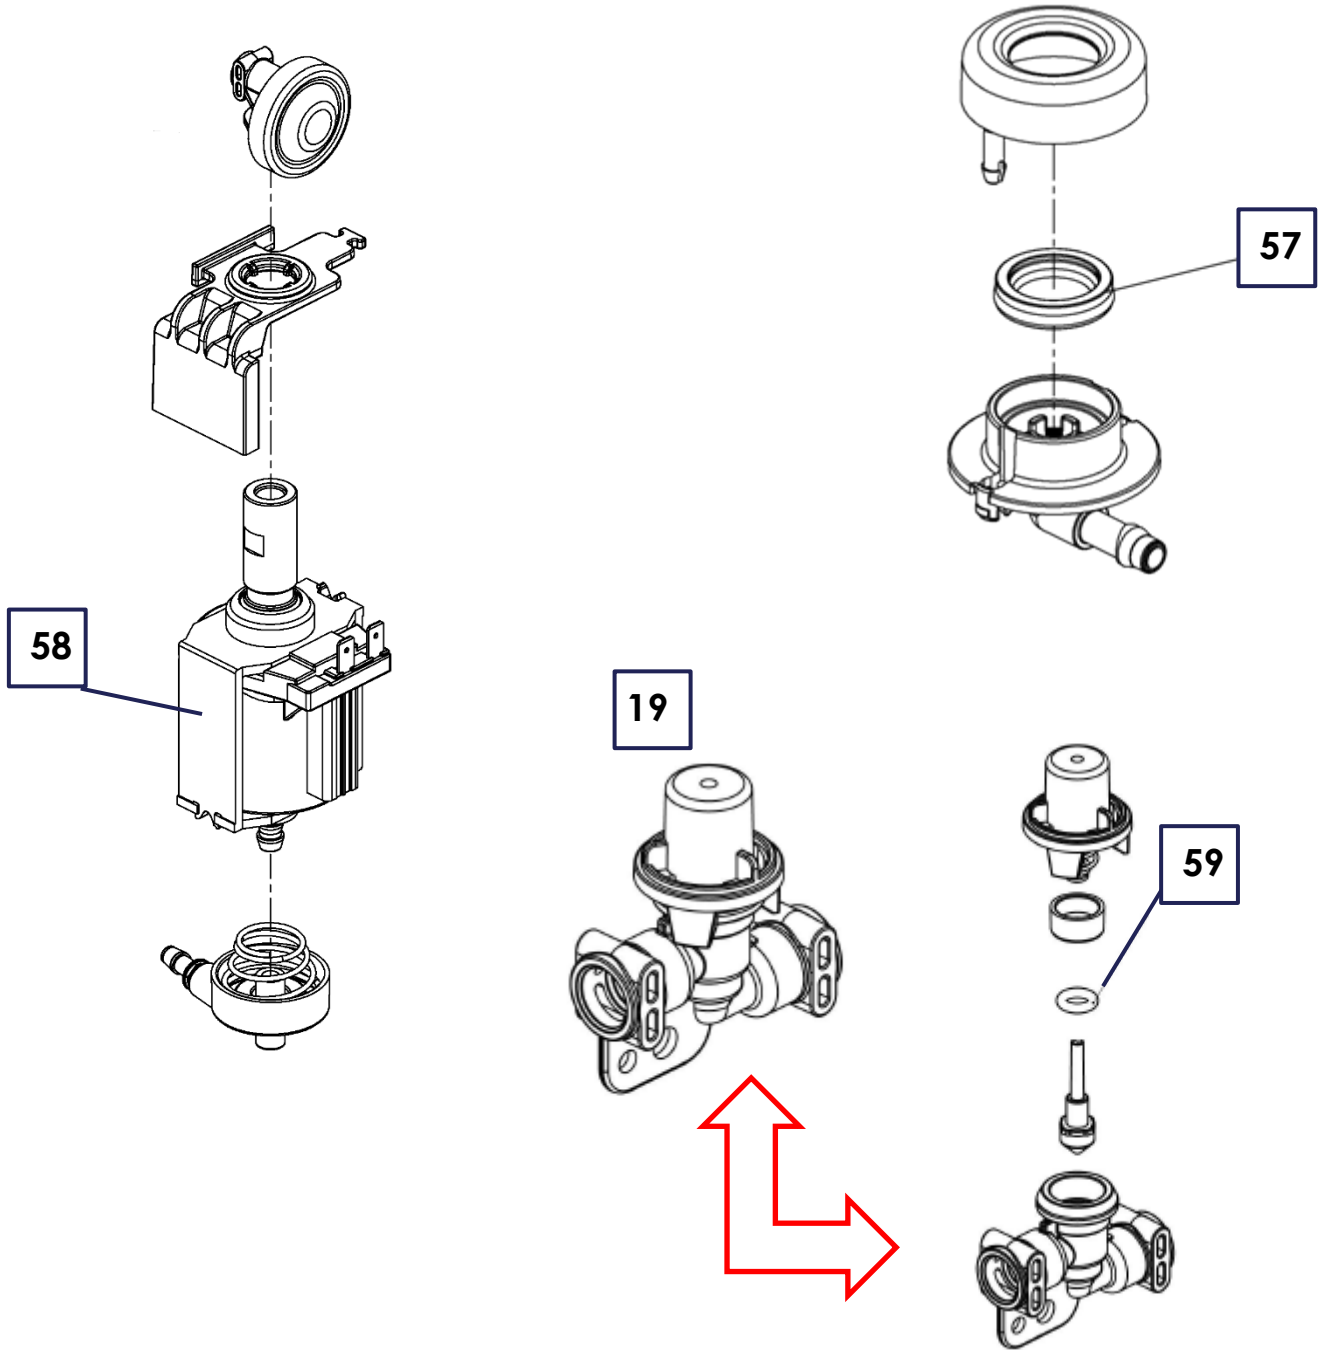

MEMBRANE CONTROLLER GROUP PN 153380

19	152892	DISPENSE VALVE	1 EA
57	153381	Y O-RING	1 EA
58	152896	PUMP	1 EA
59	152880	O-RING, 4 X 1.8	1 EA