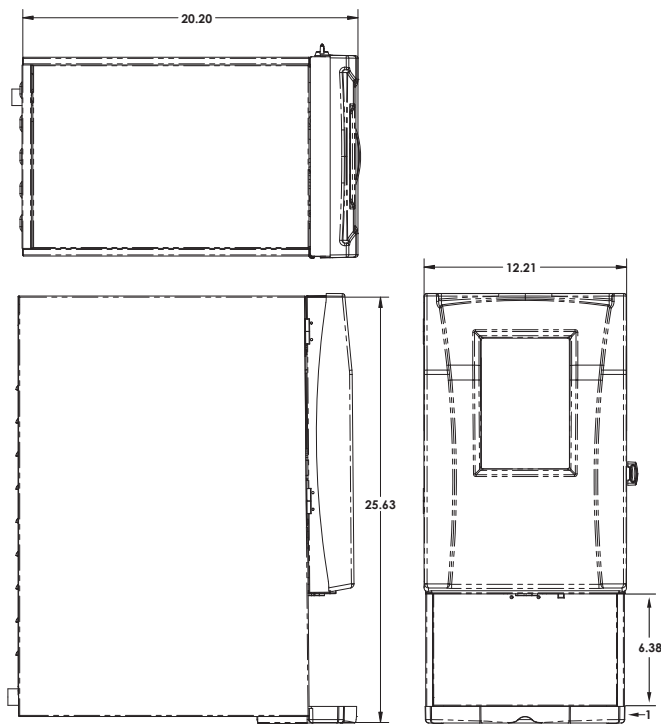

The engaging and intuitive touch screen allows consumers to easily choose a beverage and customize the size and strength of each drink. Allows up to 3 drink sizes (6oz to 20oz) and strengths (mild, regular and bold) to be visible on the screen to the consumer. Bistro Touch also allows drink sizes and strengths to be disabled in programming for locations that want to serve only one cup size or a specific strength.

Standard Drink Option Screen

Bistro Touch front label and splash screen can be customized with your branding to promote your business.

Bistro Touch

Dimensions: 25.6" H , 12.21" W , 20.2" D

Additional Information

Model	Width	Depth	Height	Electrical	Weight
Bistro Touch	12.2	20.2	25.6	15A/120 VOLT, 1400W	38 LBS
PN:128110	12.2	20.2	25.6	15A/120 VOLT, 1600W	38 LBS
PN: 128214	12.2	20.2	25.6	9.1A/120/240VOLT, 2200W	38 LBS