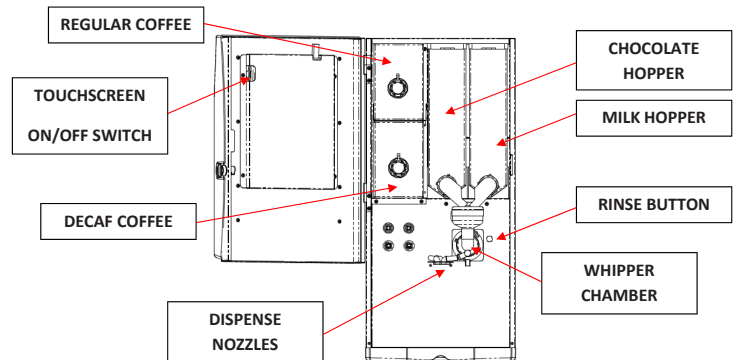

The engaging and intuitive touch screen allows consumers to easily choose a beverage and customize the size and strength of each drink. Allows up to 3 drink sizes (6oz to 20oz) and strengths (mild, regular and bold) to be visible on the screen to the consumer. Bistro Touch also allows drink sizes and strengths to be disabled in programming for locations that want to serve only one cup size or a specific strength.

Standard Drink Option Screen

Bistro Touch front label and splash screen can be customized with your branding to promote your business.

Bistro Touch

Dimensions: 25.6" H , 12.21" W , 20.2" D

Additional Information

Model	Width	Depth	Height	Electrical	Weight
Bistro Touch	12.2	20.2	25.6	15A/120 VOLT, 1400W	38 LBS
PN:128110	12.2	20.2	25.6	15A/120 VOLT, 1600W	38 LBS
PN: 128214	12.2	20.2	25.6	9.1A/120/240VOLT, 2200W	38 LBS