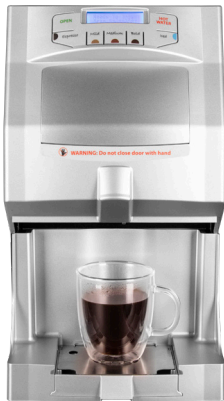

FRESH CUP 4

FRESH CUP SERIES

AUTO EJECT POD OR CAPSULE SYSTEM

Item #	Model	Features/Description
782150	Fresh Cup TOUCH	Auto Eject POD system w/ Touch screen
782185	Fresh Cup 4	
782179	*KIT FKP-4T	KIT, Waste bin and integrated drip tray