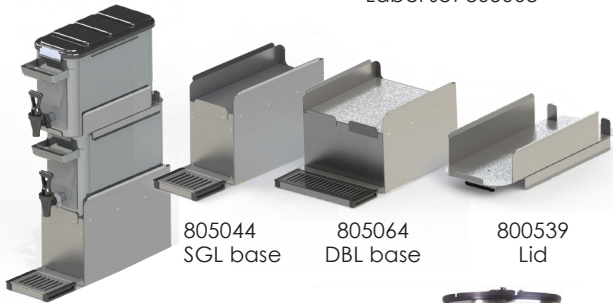

## CLEAR PITCHER

CLEAR PLASTIC PITCHER WITH ICE TUBE

Item #	Capacity	Finish	Features/Description
121752	3.3 L / 111 oz	Clear plastic	Pitcher, Ice tube, with lid

\* NOT SHOWN IN PICTURE

805011

805010

805011 with Label set 805008