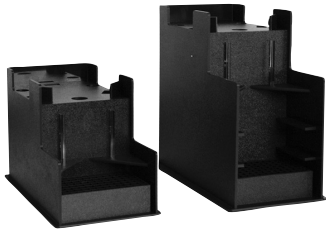

STANDS

STANDS, UNIVERSAL FOR THERMAL SATELLITES

Stand, 2 Gallon Short   Stand, 2 Gallon Tall

Item #	Finish	Features / Description
110660	Blk Plastic	Tall Stand, Thermal Satellites
110660-S	Blk Plastic	Short Stand, Thermal Satellites
112305	Blk Plastic	*Plate, Econo Server. Allows server to attach to 112304 base.

SPILL TRAYS

VACUFORM MOLDED ABS TRAY WITH SAFETY WATER SHUT OFF