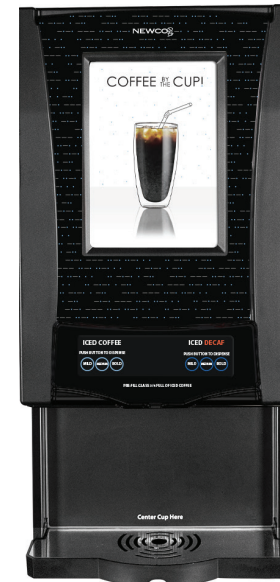

# LCD-2 SERIES

LIQUID COFFEE DISPENSER (METAL DOOR 2 PRODUCT)

120496-BPC      121363-BPC

Item #	Model	Features/Description
120496-BPC	LCD-2	2 Selection, Faucet Operation, Hot, 120V, Metal Door
121363-BPC	LCD-2	2 Selection, Membrane Switch, Hot, 120V, Metal Door
122072	*LCD-2 DV	2 Selection, Membrane Switch, Dual Volt, Metal Door
900083	*Easy Clean	Liquid Coffee Flush 1 box with Scholle fitting
800518	*QCD	Adapter Kit for 900083

# LCD-2 SERIES

LIQUID COFFEE DISPENSER (PLASTIC DOOR 2 PRODUCT)

120532      120520      120463

Item #	Model	Features/Description
120532	LCD-2	2 Selection, Hot, Button Operation, 120V, Backlit
120520	LCD-2	2 Selection, Hot and Ambient, 120V, Backlit
120463	LCD-2	2 Selection, Ambient Only, 120V, Backlit
900083	*Easy Clean	Liquid Coffee Flush 1 box with Scholle fitting
800518	*QCD	Adapter Kit for 900083

# LIQUID COFFEE DISPENSER

## LCD-2 Plus SERIES COMING SOON

- 2 Product selection extract coffee dispenser supports two shelf stable B.I.B.s
- Super burst capacity - dispenses over 150 cups per hour (5oz cups @ 120vac 15 amps)
- Dispense by the cup or by the carafe
- Single dispense point - features product blending option for ½ & ½ or "half caff" beverages (up to a 35-1 ratio)
- Digital ratio adjustment
- Delivers ratios in a range from 15-1 up to 70-1
- Quick product loading - uses Scholle B.I.B. connector
- Brilliant L.E.D. back lighting - highlights marketing signboard display. No more light bulb replacement!
- Operates in continuous flow (Push and Hold) or portion controlled mode
- 3 selection buttons supporting each product channel provides options:
  - Small-Medium-Large
  - Mild-Regular-Bold
  - 10 oz - 12oz - Carafe
- Unique mixing chamber design - eliminates "striping"
- Dual voltage model available
- Hot water dispense feature - for hot tea